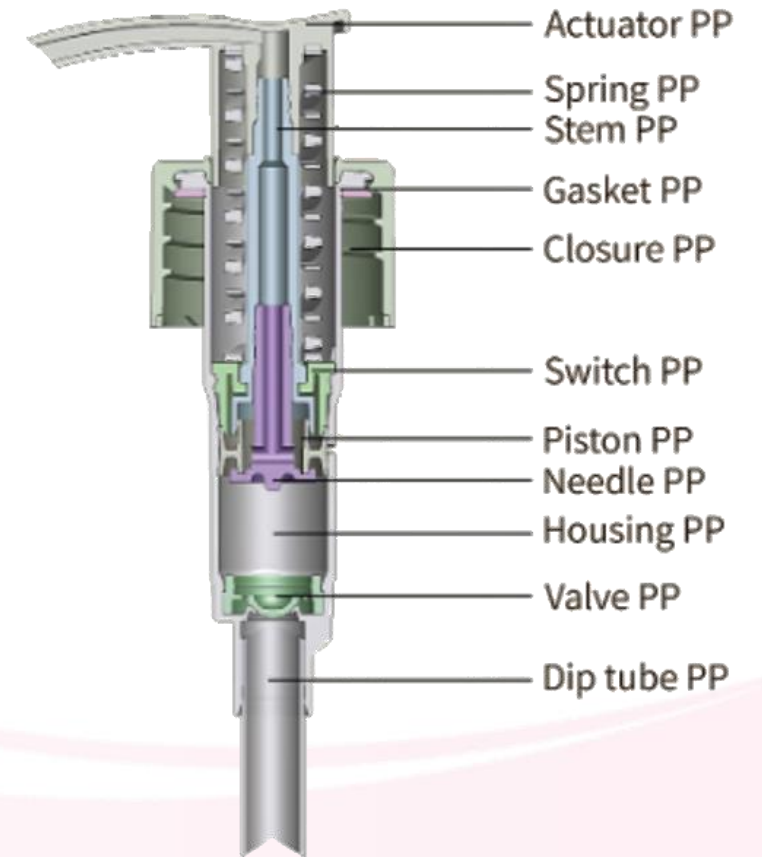

NECK

24-410, 28-410